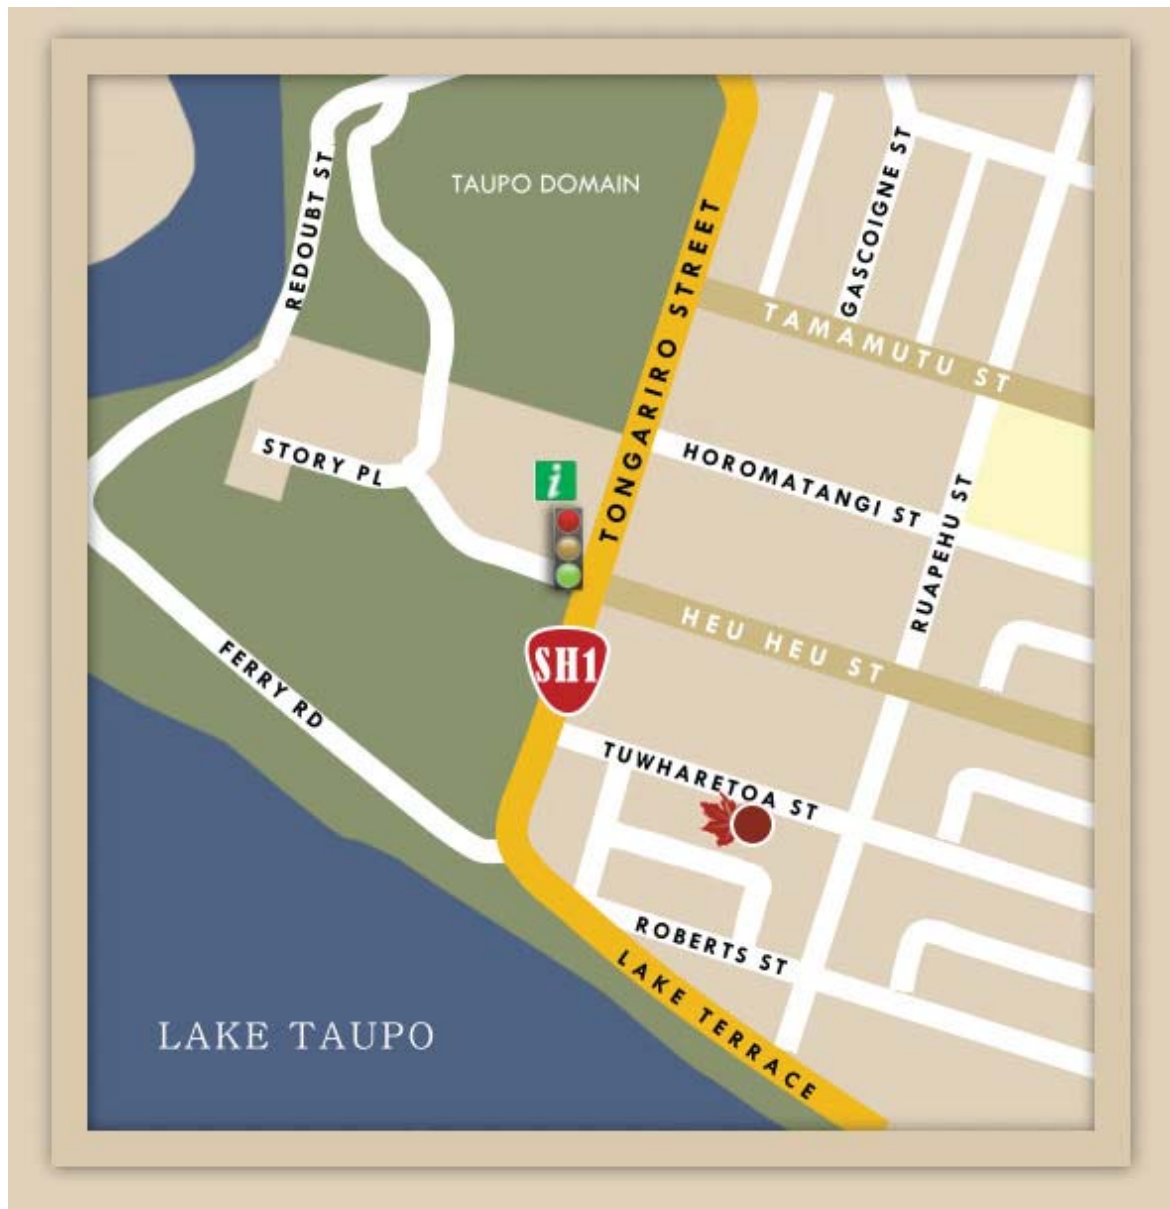

SCENIC CELLARS

WINE MERCHANT AND EATERY

37 Tuwharetoa Street

(next to Farmers)